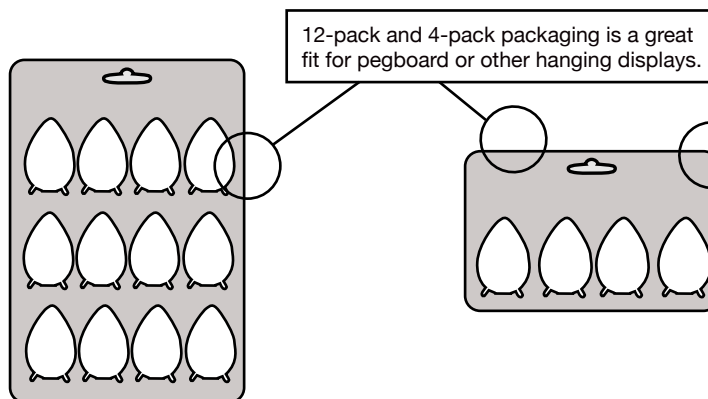

12-pack Dew Drop